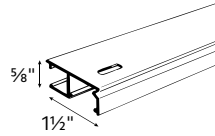

DIMENSIONS