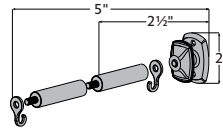

Post arm with 2½" or 5" clearance included