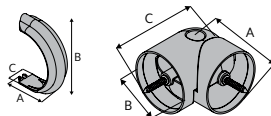

Designer Metals™ | 2 inch Accessories & Components

for Estate™ 2 inch Traverse Rods

DESIGNER METALS™

QTY PER BOX	FULL PACK PRICE	BROKEN PACK PRICE	QTY PER BOX	FULL PACK PRICE	BROKEN PACK PRICE
10 PC | BOX	$4.58	$6.36	4 PC | BOX	$20.36	$28.28

ITEM	PRODUCT NO.	FINISH
Estate™ Decorative Ring Use with ball bearing slides 9680025 DIMENSIONS: see guide below Depth (A): 2" Height (B): 2¾" Width (C): ⅞"	1831400	Antique Silver
	1831393	Black
	1831397	Brushed Bronze
	1831392	Caramel
	1831398	Gilded Bronze
	1831396	Oil Rubbed Bronze
	1831401	Polished Nickel
	1831399	Satin Nickel

ITEM	PRODUCT NO.	FINISH
Swivel Socket DIMENSIONS: see guide below Length to Center (A): 1⅝" Height (B): 2⅛" Full Length (C): 2⅝" <i>Order Black for this finish: Oil Rubbed Bronze</i>	1831419	Antique Silver
	1831412	Black
	1831416	Brushed Bronze
	1831411	Caramel
	1831417	Gilded Bronze
	1831413PN	Polished Nickel
	1831418	Satin Nickel

QTY PER BOX	FULL PACK PRICE	BROKEN PACK PRICE
10 PC | BOX	$10.14	$14.08

ITEM	PRODUCT NO.	FINISH
Double Bracket Decorative Traverse & Basic Rods	71132062	Antique Brass
	71132006	Black
	71132110	Satin Brass
	71132012	Satin Nickel

ITEM	PRODUCT NO.	FINISH
Double Bracket Decorative Traverse Rods	71134110	Satin Brass

Use the measurement guide to the left to help determine the correct dimensions for your selected product.