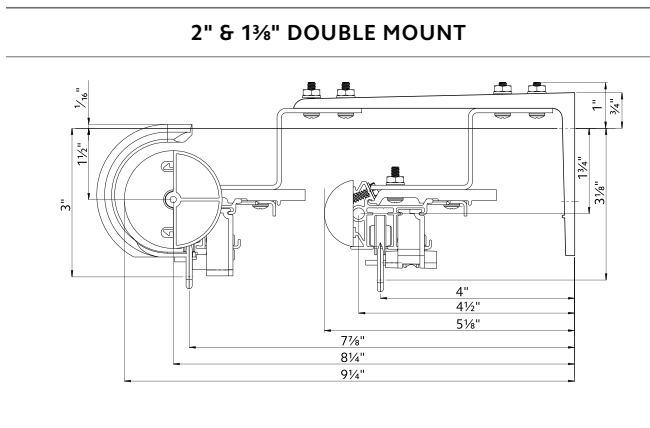

Using 94125xxx, 1796061 and 94130xxx