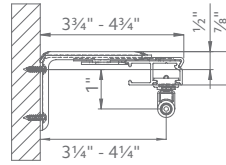

Architrac® Series 93001

Assembled Set

TRACK STYLE

DIMENSIONS

WALL MOUNT

CEILING MOUNT

- Assembled set includes all necessary components
- Low profile track (5/8")
- Self lubricating end pulleys
- Front loading carriers for easy installation
- Can be curved or bent
- Wall or ceiling mount available

BEND OR CURVE
see styles on page 151

PRODUCT NO.

93150H025

FINISH

WHITE

See assembled set ordering guidelines on page 99.

TRACK SIZE	1.5' to 2'	4'	6'	8'	10'	12'	14'	16'	20'	24'	28'	32'
PRICE PER UNIT	$61	$71	$86	$104	$120	$137	$155	$172	$205	$239	$272	$305

ONE-WAY DRAW MAXIMUM

Track Only

TRACK SIZE	1.5' to 2'	4'	6'	8'	10'	12'	14'	16'
PRICE PER UNIT	$34	$42	$48	$56	$61	$70	$75	$83

ITEM	PRODUCT NO. & FINISH	DESCRIPTION	QTY PER BOX	FULL PACK PRICE	BROKEN PACK PRICE
	9300112025 White	Architrac® Series 93001 Aluminum Track 12' | PC	240 FT | BOX	$2.38	$3.30
	9300116025 White	Architrac® Series 93001 Aluminum Track 16' | PC	320 FT | BOX	$2.33	$3.24

* Bend Fee: $75 per bend.

* Curve Fee: $17 per foot fee. To calculate total cost of curve fee multiply $17 times the total track length in feet. The minimum curving fee per track is $105.

* Crating fee of $50 is also applied which is not included in the bending fee or the minimum curving fee. Crate Fee (Per Line Item, Identical Rods).

If Quantity requires multiple crates, $50 will be charged per crate.