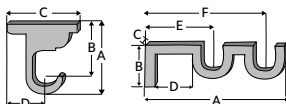

Wood Trends™ | 1⅓ inch Brackets

WOOD TRENDS™

QTY PER BOX	FULL PACK PRICE	BROKEN PACK PRICE
5 PC | BOX	$13.39	$18.60

ITEM	PRODUCT NO.	FINISH
Ceiling Mount Bracket 	46855059	Black
	46855841	Coffee
	46855825	Dark Chocolate
	46855820	Estate Oak
	46855083	Mahogany
	46855830	Marble
	46855835	Truffle
	46855025	White

DIMENSIONS:
see guide below
Depth (A): 4¾"
Height (B): 4"
Width (C): 5"
(D): 2⅞"

QTY PER BOX	FULL PACK PRICE	BROKEN PACK PRICE
5 PC | BOX	$15.28	$21.22

ITEM	PRODUCT NO.	FINISH
Double Bracket 	5620EG059	Black
	5620EG841	Coffee
	5620EG825	Dark Chocolate
	5620EG820	Estate Oak
	5620EG083	Mahogany
	5620EG830	Marble
	5620EG835	Truffle
	5620EG025	White

DIMENSIONS:
see guide below
Depth (A): 8"
Height (B): 4¾"
Width (C): 1"
(D): 2"
Inner Return (E): 2¾"
Outer Return (F): 6"

QTY PER BOX	FULL PACK PRICE	BROKEN PACK PRICE
5 PC | BOX	$11.26	$15.64

ITEM	PRODUCT NO.	FINISH
Utility Bracket for use with Oval Tension Rod* 	5615059	Black
	5615841	Coffee
	5615825	Dark Chocolate
	5615820	Estate Oak
	5615083	Mahogany
	5615830	Marble
	5615835	Truffle
	5615025	White

DIMENSIONS:
see guide below
Depth (A): 5¼"
Height (B): 3¾"
Width (C): ⅞"
(D): 1½"
Inner Return (E): 1¾"
Outer Return (F): 3½"

*Oval Tension Rod can be found on page 155.

Use the measurement guide to the left to help determine the correct dimensions for your selected product.