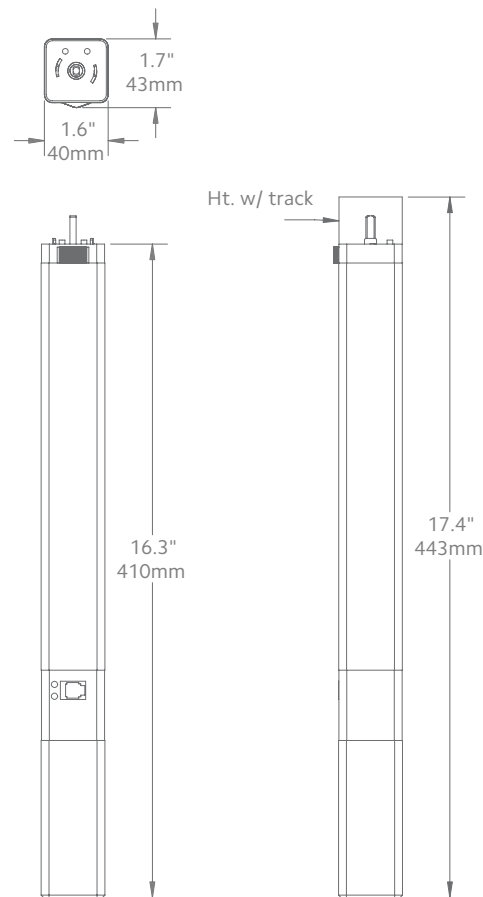

AMP™ Motorization Technical Specifications

MOTOR UNIT	PRODUCT NO.
AMP™ Drapery Motor	62001300

MOTORIZED TRACK FEATURES	AMP™ MOTOR
POWER SUPPLY	DC 16.5V=0.89A (100-240VAC 50/60Hz 0.5A)
AMPERAGE	2.55Ah
AVERAGE LINEAR SPEED	7.8 inches/sec
POWER CONSUMPTION	40 watts
TORQUE	1.2Nm
POWER CABLE LENGTH	6 feet
VARIABLE SPEED	80, 100 & 120 rpm
CERTIFICATIONS	UL/CE
MAX. TRACK LENGTH	Estate™ – 16ft Architrac® 94001 – 16ft
MAX. LOAD	64 lbs

Follow track specifications for drapery weight.

MOTOR DIMENSIONS

MOTOR UNIT MAIN FEATURES

- Soft start/stop & manual operation
- Automatic limits on end stop
- Intermediate/favorite position

CONTROL OPTIONS

- Dry contact for external control
- RF Remote and Wall Switches
- AMP™ App with AMP™ USB Bridge

INSTALLATION & SETTING FEATURES

- Setting with buttons on motor unit
- Setting with external dry contact switch
- LED indicators

TRACKS/DRAPERY TYPES

- One-way and Two-way Draw
- Pleated
- Ripplefold™