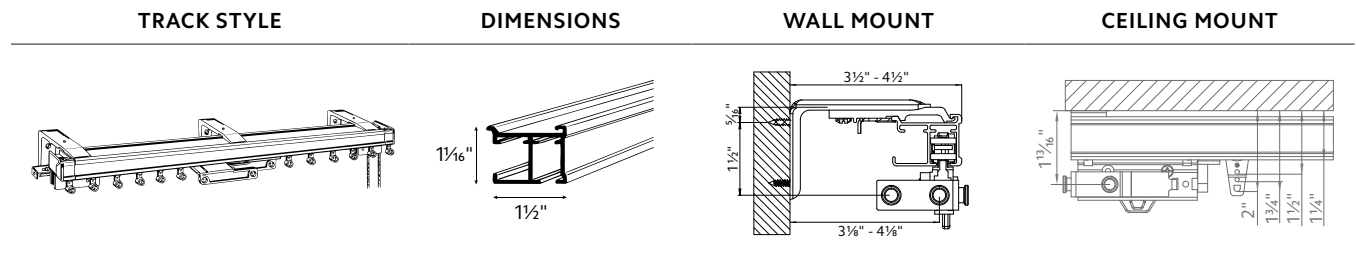

Architrac® Series 94001

Assembled Set

- Assembled sets includes all necessary components
- Heavy duty, ball bearing pulleys
- Heavy duty, wheeled (Ripplefold™) or ball bearing (pleated) carriers
- Can be front curved or front bent (not available with AMP™ Motorization)
  Convex curving and convex bending not available
- Wall or ceiling mount available
- Multiple draw options available
- AMP™ Motorization available
- For AMP Motorization, overlap master carrier and butt master carrier are available on one-way and two-way draw.

BEND OR CURVE
see styles on page 151

PRODUCT NO.	FINISH
94270H025	WHITE
94270H090	ANODIZED
94270H064	BRONZE
94270H059	BLACK

See assembled set ordering guidelines on page 99.

TRACK SIZE	1.5' to 2'	4'	6'	8'	10'	12'	14'	16'	20'	24'	28'	32'	36'	40'
PRICE PER UNIT	$84	$98	$121	$146	$172	$195	$221	$246	$295	$344	$393	$443	$493	$542
ONE-WAY DRAW MAXIMUM														

To determine the price of your Architrac® Series 94001 with AMP™ Motorization, determine the per foot cost of the desired track length above, then add the upcharge amount for AMP™ Motorization to the per foot cost total.

AMP™ MOTORIZATION UPCHARGE

Remotes not included. Order all remotes separately.

$520.00

*Architrac® Series 94001 with AMP™ Motorization cannot be bent or curved.

Track Only

TRACK SIZE	1.5' to 2'	4'	6'	8'	10'	12'	14'	16'	20'
PRICE PER UNIT	$35	$43	$50	$58	$68	$74	$83	$90	$16

Tracks 20' available in white only.

ITEM	PRODUCT NO. & FINISH	DESCRIPTION	QTY PER BOX	FULL PACK PRICE	BROKEN PACK PRICE
	9400112025 White	Architrac® Series 94001 Aluminum Track 12' | PC	192 FT | BOX	$2.61	$3.63
	9400116090 Anodized 9400116059 Black 9400116064 Bronze 9400116025 White	Architrac® Series 94001 Aluminum Track 16' | PC	256 PC | BOX	$2.57	$3.57
	9400120025 White	Architrac® Series 94001 Aluminum Track 20' | PC	320 PC | BOX	$2.68	$3.72

* Bend Fee: $75 per bend.

* Curve Fee: $17 per foot fee. To calculate total cost of curve fee multiply $17 times the total track length in feet. The minimum curving fee per track is $105.

* Crating fee of $50 is also applied which is not included in the bending fee or the minimum curving fee. Crate Fee (Per Line Item, Identical Rods).

If Quantity requires multiple crates, $50 will be charged per crate.