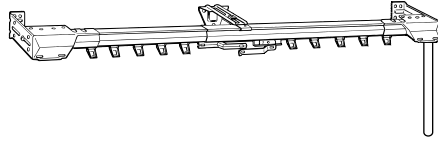

Superfine® Traverse Rods

Single Traverse Drop-In | Split Draw

CLEARANCE | 2"-3"

RETURN | 2½"-3½"

PROJECTION | 3½"-4½"

PRODUCT NO. & FINISH	LENGTH	NO. OF SLIDES	NO. OF SUPPORTS	QTY PER BOX	FULL PACK PRICE	BROKEN PACK PRICE
3023025 WHITE	30"-48"	10	2	4 SET | BOX	$29.20	$40.55
3024025 WHITE	38"-66"	14	3	4 SET | BOX	$32.50	$45.14
3025025 WHITE	48"-86"	20	3	4 SET | BOX	$35.58	$49.42
3026025 WHITE	66"-120"	30	4	4 SET | BOX	$39.11	$54.32
3027025 WHITE	86"-150"	38	4	4 SET | BOX	$45.17	$62.73
3028025 WHITE	100"-180"	46	5	1 SET | BOX	$65.25	N/A
3029025 WHITE	160"-300"	80	7	1 SET | BOX	$104.05	N/A

Can be converted to cord left.