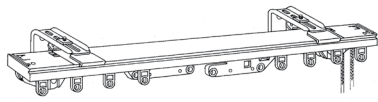

Architrac® Series 93001

Assembled Set

TRACK STYLE