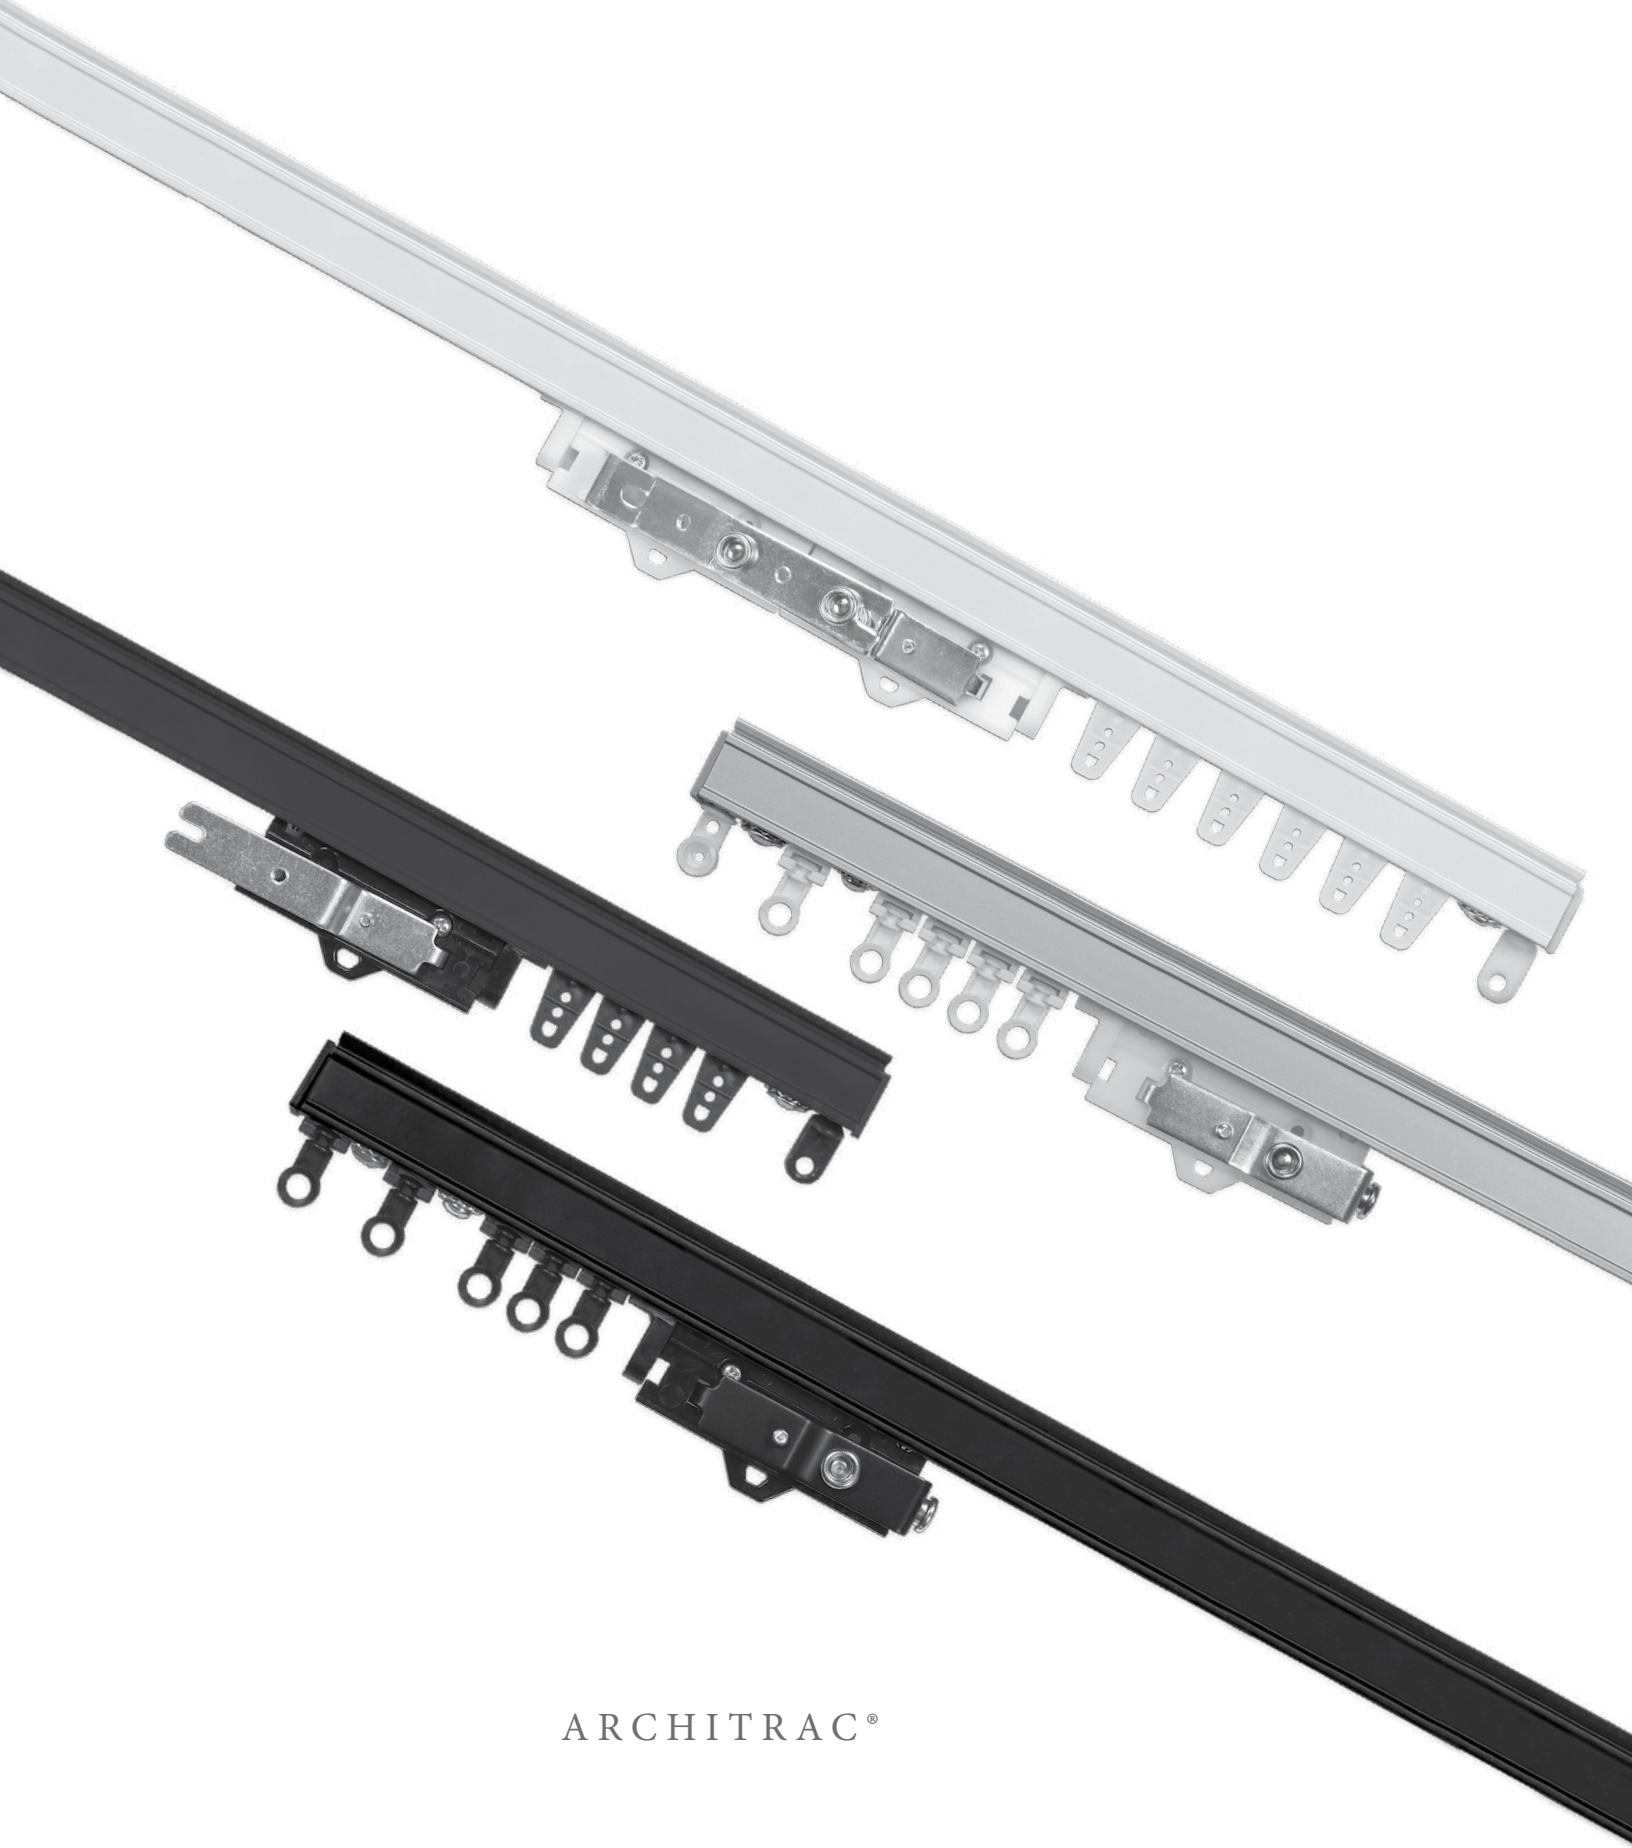

ARCHITRAC®