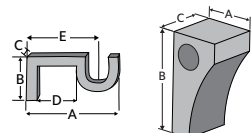

UNIT OF MEASURE	DEALER COST
PIECE	$94.21

ITEM	PRODUCT NO.	FINISH
Leaf Scroll DIMENSIONS: see guide below Depth (A): 4 1/2" Height (B): 9 1/2" Width (C): 3 1/4"	ACA316701	Aged Gold
	1830117	Black Gold
	292316753	Camden | NEW
	292316754	Castle Rock | NEW
	292316751	Cottage White
	ACA316856	Dark Walnut
	292316755	Distressed Oak | NEW
	292316756	Moonglow | NEW
	1830112	Old World White
	1830115	Ornate
	ACA316855	Shimmer
	1830113	Slate
	292316757	Sterling | NEW
	1830116	Venetian
	292316758	Winterwood | NEW

ITEM	PRODUCT NO.	FINISH
Scroll DIMENSIONS: see guide below Depth (A): 4" Height (B): 8 1/2" Width (C): 3 3/4"	CWB307701	Aged Gold
	1830141	Black Gold
	292307753	Camden | NEW
	292307754	Castle Rock | NEW
	292307751	Cottage White
	CWB307856	Dark Walnut
	292307755	Distressed Oak | NEW
	292307756	Moonglow | NEW
	1830131	Old World White
	1830136	Ornate
	CWB307855	Shimmer
	1830133	Slate
	292307757	Sterling | NEW
	1830139	Venetian
	292307758	Winterwood | NEW

Use the measurement guide to the left to help determine the correct dimensions for your selected product.
*Buckingham® is custom order only. Returns not accepted.