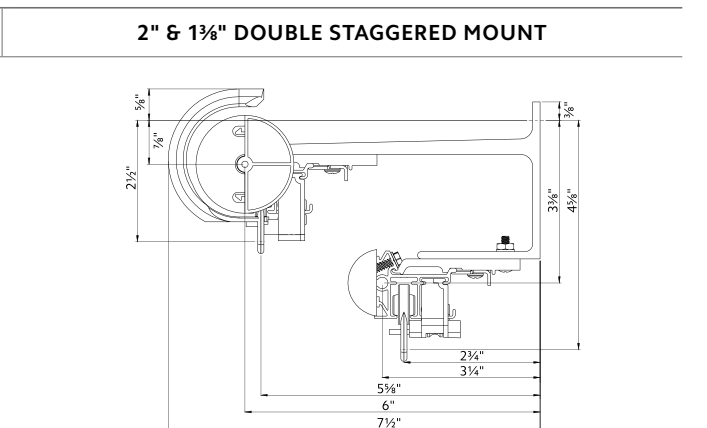

Using 71132xxx and 94130xxx