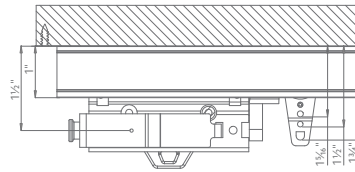

Architrac® Series 94005

Assembled Set

TRACK STYLE

DIMENSIONS

CEILING MOUNT

- Assembled sets includes all necessary components
- Heavy duty, wheeled (Ripplefold™) or ball bearing (pleated) carriers
- Can be curved or bent
- Ceiling mount only (Track pre-drilled 16" on center for direct ceiling mount)
- Baton options available

BEND OR CURVE
see styles on page 151

PRODUCT NO.	FINISH
94375025	WHITE
94375090	ANODIZED
94375064	BRONZE
94375059	BLACK

See assembled set ordering guidelines on page 99.

TRACK SIZE	1.5' to 2'	4'	6'	8'	10'	12'	14'	16'	20'	24'	28'	32'
PRICE PER UNIT	$79	$84	$95	$106	$117	$129	$140	$151	$173	$195	$217	$240

ONE-WAY DRAW MAXIMUM

Track Only

TRACK SIZE	1.5' to 2'	4'	6'	8'	10'	12'	14'	16'
PRICE PER UNIT	$34	$39	$47	$51	$58	$64	$71	$78

ITEM	PRODUCT NO. & FINISH	DESCRIPTION	QTY PER BOX	FULL PACK PRICE	BROKEN PACK PRICE
	9400512025 White	Architrac® Series 94005 Aluminum Track 12' | PC	216 FT | BOX	$2.12	$2.94
	9400516090 Anodized 9400516059 Black 9400516064 Bronze 9400516025 White	Architrac® Series 94005 Aluminum Track 16' | PC	288 FT | BOX	$2.08	$2.89

* Bend Fee: $75 per bend.

* Curve Fee: $17 per foot fee. To calculate total cost of curve fee multiply $17 times the total track length in feet. The minimum curving fee per track is $105.

* Crating fee of $50 is also applied which is not included in the bending fee or the minimum curving fee. Crate Fee (Per Line Item, Identical Rods).

If Quantity requires multiple crates, $50 will be charged per crate.