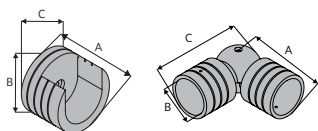

Wood Trends™ | 1 3/8 inch Accessories

QTY PER BOX	FULL PACK PRICE	BROKEN PACK PRICE	QTY PER BOX	FULL PACK PRICE	BROKEN PACK PRICE
10 PR | BOX	$6.08	$8.45	5 PC | BOX	$16.43	$22.82

ITEM	PRODUCT NO.	FINISH
Inside Mount Socket DIMENSIONS: <i>see guide below</i> Depth (A): 1 7/32" Height (B): 1 13/16" Width (C): 1 13/16"	5605EG059	Black
	5605EG841	Coffee
	5605EG825	Dark Chocolate
	5605EG820	Estate Oak
	5605EG083	Mahogany
	5605EG830	Marble
	5605EG835	Truffle
	5605EG025	White
	5605EG091	Unfinished

ITEM	PRODUCT NO.	FINISH
1 3/8 inch Swivel Socket DIMENSIONS: <i>see guide below</i> Length to Center (A): 2 3/8" Height (B): 1 3/8" Full Length (C): 3 3/16"	5606E059	Black
	5606E841	Coffee
	5606E825	Dark Chocolate
	5606E820	Estate Oak
	5606E083	Mahogany
	5606E830	Marble
	5606E835	Truffle
	5606E025	White
	5606E091	Unfinished

QTY PER BOX	FULL PACK PRICE	BROKEN PACK PRICE
10 PC | BOX	$8.14	$11.30

ITEM	PRODUCT NO.	FINISH
Elbow 3 1/2" or 5 1/2" clearance 	5613E091	Unfinished

QTY PER BOX	FULL PACK PRICE	BROKEN PACK PRICE
10 PC | BOX	$10.10	$14.03

ITEM	PRODUCT NO.	FINISH
Elbow 6" or 8" clearance 	5617091	Unfinished

QTY PER BOX	FULL PACK PRICE	BROKEN PACK PRICE
20 PR | BOX	$4.36	$6.05

ITEM	PRODUCT NO.	FINISH
Metal Bracket for use on Wood Elbows 	5623063	Brass

Use the measurement guide to the left to help determine the correct dimensions for your selected product.