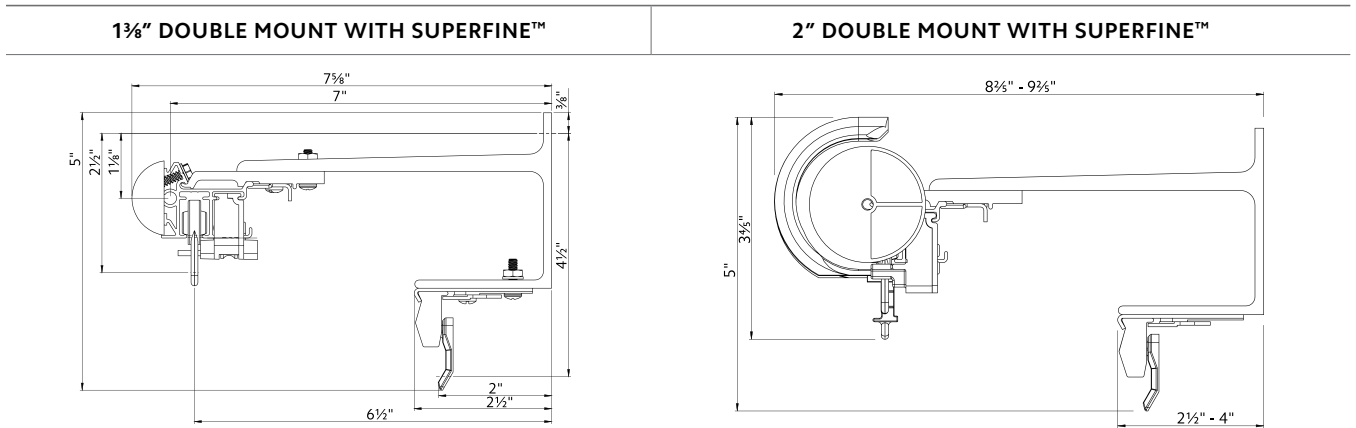

Using 71132xxx and 94130xxx