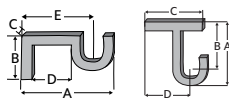

ITEM	PRODUCT NO.	FINISH	
Decorative Bypass Bracket 	1832090	Antique Silver	
	1832091	Black	
	1832092	Brushed Bronze	
	1832093	Caramel	
	1832094	Gilded Bronze	
	1832095	Oil Rubbed Bronze	
	1832096	Polished Nickel	
	1832097	Satin Nickel	
	DIMENSIONS: <i>see guide below</i> Depth (A): 3 3/4" (A) Extended: 4 3/4" Height (B): 3" Width (C): 7/8" (D): 2 1/8" (D) Extended: 3 1/8" Return (E): 3" (E) Extended: 4"		

ITEM	PRODUCT NO.	FINISH	
Decorative Ceiling Bracket 	1832082	Antique Silver	
	1832083	Black	
	1832084	Brushed Bronze	
	1832085	Caramel	
	1832086	Gilded Bronze	
	1832087	Oil Rubbed Bronze	
	1832088	Polished Nickel	
	1832089	Satin Nickel	
	DIMENSIONS: <i>see guide below</i> Depth (A): 3 3/4" (A) Extended: 4 3/4" Height (B): 2 5/8" (B) Extended: 3 5/8" Width (C): 3" (D): 2 7/8"		

ITEM	PRODUCT NO.	FINISH	
Decorative Ceiling Bypass Bracket 	1832098	Antique Silver	
	1832099	Black	
	1832100	Brushed Bronze	
	1832101	Caramel	
	1832102	Gilded Bronze	
	1832103	Oil Rubbed Bronze	
	1832104	Polished Nickel	
	1832105	Satin Nickel	
	DIMENSIONS: <i>see guide below</i> Depth (A): 3 5/8" (A) Extended: 4 5/8" Height (B): 2 5/8" (B) Extended: 3 5/8" Width (C): 3" (D): 3"		

Use the measurement guide to the left to help determine the correct dimensions for your selected product.