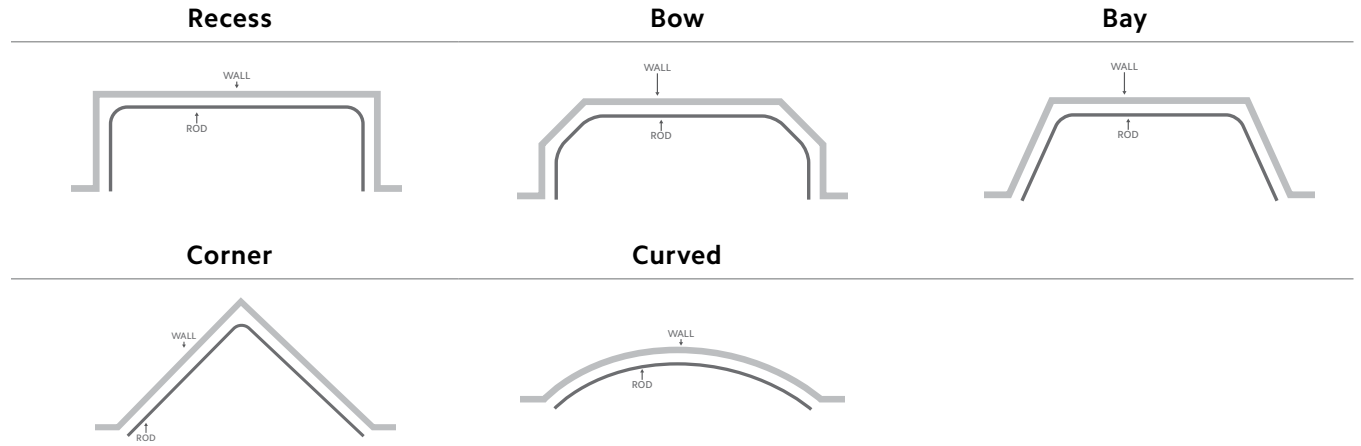

Bend and Curve Styles

for select Architrac® Series and Basic Hardware

Bend Styles for Architrac® Series 94001, 93001, 94003, 94005 & CTM Series 9000

Architrac® Series 94001 with AMP™ Motorization cannot be bent or curved.