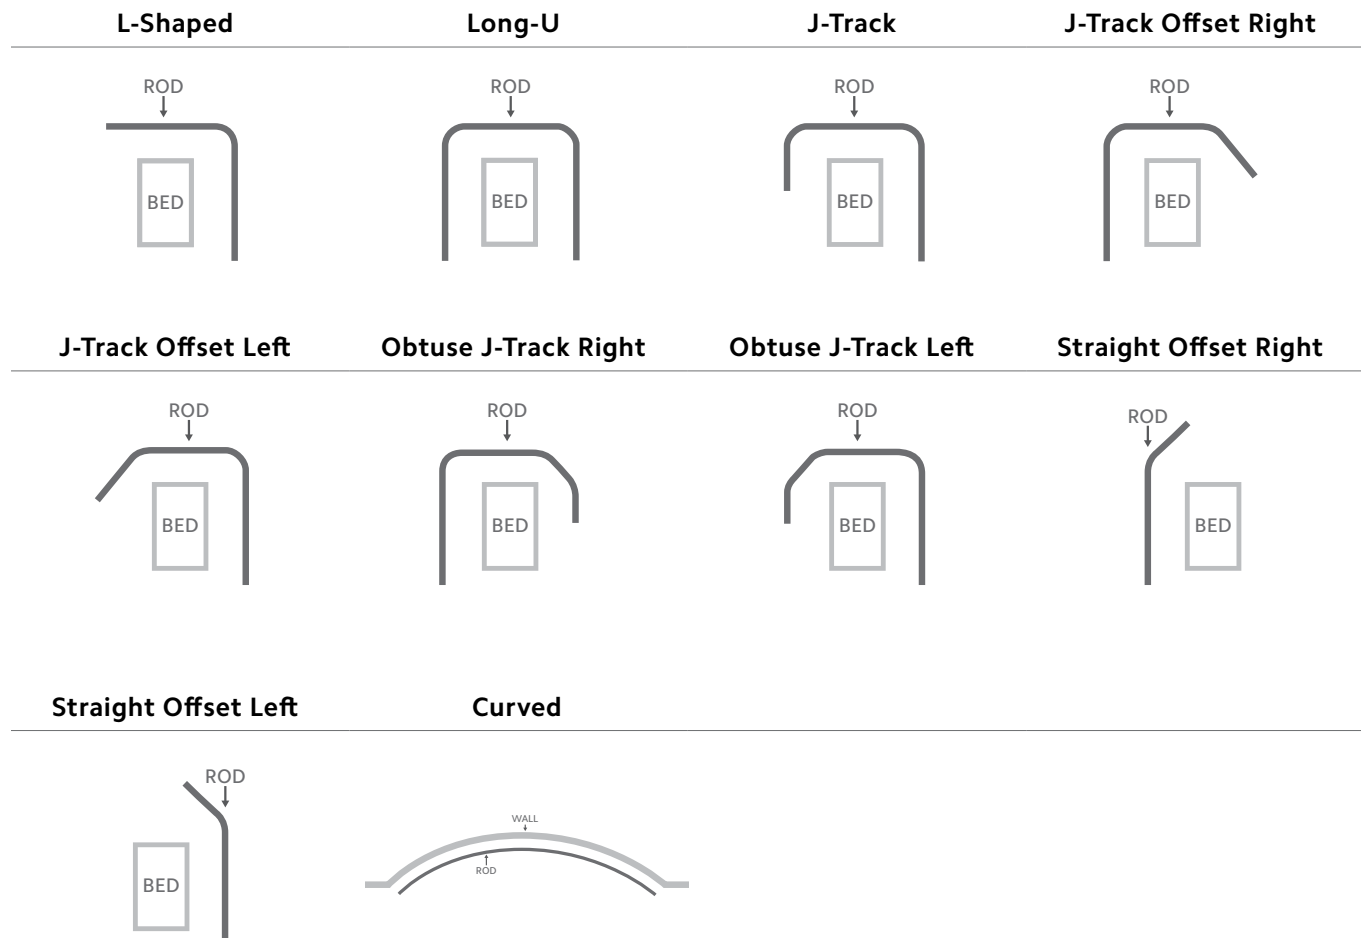

Cubicle Bend Styles for Architrac® Series 9046, 9600