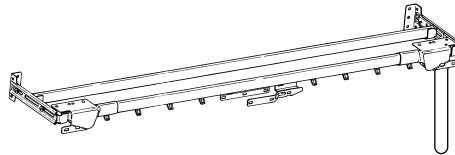

Series 9003

Traverse & Plain | Wall Mount

PRODUCT NO. | 9862025		FINISH | WHITE										
FRONT CLEARANCE | 3½"-4½"				FRONT RETURN | 3¾"-4¾"				FRONT PROJECTION | 4"-5"				
BACK CLEARANCE | 1"-3"				BACK RETURN | 1¼"-3¼"				BACK PROJECTION | 1½"-3½"				
TRACK SIZE	1' to 2'	4'	6'	8'	10'	12'	14'	16'	20'	24'	28'	32'
REGULAR DUTY	$68	$75	$82	$90	$91	$106	$119	$130	$158	$166	$181	$200