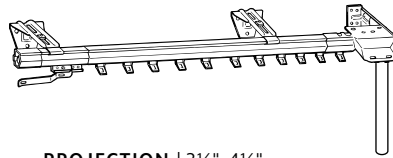

Single Traverse Drop-In | One-Way Draw Cord Right

CLEARANCE | 2"-3"

RETURN | 2½"-3½"

PROJECTION | 3½"-4½"

PRODUCT NO. & FINISH	LENGTH	NO. OF SLIDES	NO. OF SUPPORTS	QTY PER BOX	FULL PACK PRICE	BROKEN PACK PRICE
3229025 WHITE	30"-48"	11	2	4 SET | BOX	$30.43	$42.26
3227025 WHITE	38"-66"	17	3	4 SET | BOX	$33.98	$47.20
3231025 WHITE	48"-86"	21	3	4 SET | BOX	$37.42	$51.97
3237025 WHITE	66"-120"	33	4	4 SET | BOX	$38.01	$52.79
3233025 WHITE	86"-150"	41	4	4 SET | BOX	$44.62	$61.97
3235025 WHITE	100"-180"	47	5	1 SET | BOX	$63.50	N/A