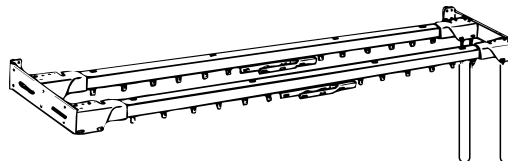

Series 9003

Double Traverse | Cord Draw | Wall Mount

PRODUCT NO. | 9864025	FINISH | WHITE											
FRONT CLEARANCE | 4½"-5½"	FRONT RETURN | 4¾"-5¾"						FRONT PROJECTION | 5"-6"					
BACK CLEARANCE | 1½"-2½"	BACK RETURN | 1¾"-2¾"						BACK PROJECTION | 2"-3"					
TRACK SIZE	1' to 2'	4'	6'	8'	10'	12'	14'	16'	20'	24'	28'	32'
REGULAR DUTY	$84	$94	$102	$113	$115	$132	$149	$163	$197	$208	$226	$249

BASIC DRAPERY HARDWARE