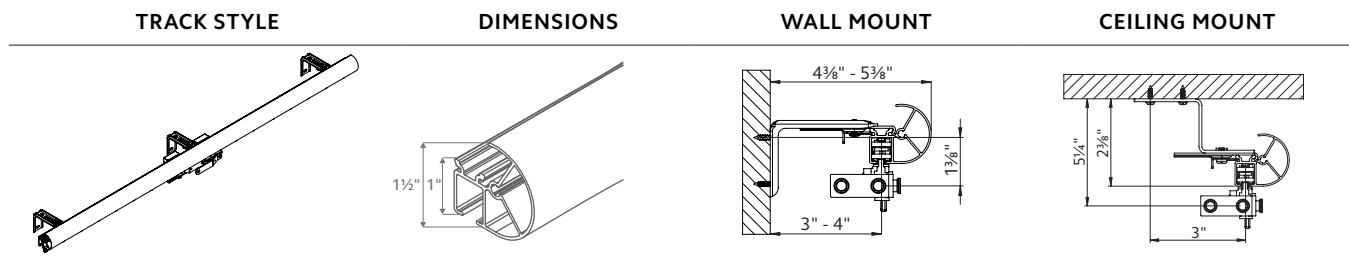

K-Rail

K-Rail Assembled Set

- Assembled set includes all necessary components
- Versatile baton draw track adds a decorative element allowing for color coordination
- Compatible with every 1 3/8" finial
- Color coordinated to match with any finish
- Heavy duty, wheeled Ripplefold™ or ball bearing pleated carriers
- Wall or ceiling mount available
- Baton options available

PRODUCT NO.	FINISH
9437K025	WHITE
9437K090	ANODIZED
9437K064	BRONZE
9437K059	BLACK

See assembled set ordering guidelines on page 99.

TRACK SIZE	1.5' to 2'	4'	6'	8'	10'	12'	14'	16'	20'
PRICE PER UNIT	$130	$158	$193	$227	$258	$293	$321	$350	$412

Track Only

TRACK SIZE	1.5' to 2'	4'	6'	8'	10'	12'	14'	16'
PRICE PER UNIT	$39	$51	$64	$75	$89	$101	$114	$126

ITEM	PRODUCT NO. & FINISH	DESCRIPTION	QTY PER BOX	FULL PACK PRICE	BROKEN PACK PRICE
	8400316090 Anodized	K-Rail Aluminum Track 16' | PC	128 FT | BOX	$5.80	N/A
	8400316059 Black				
	8400316064 Bronze				
	8400316025 White