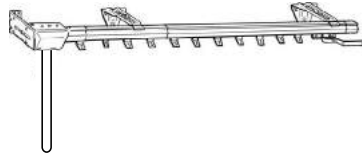

Single Traverse Drop-In | One-Way Draw Cord Left

CLEARANCE | 2"-3"

RETURN | 2½"-3½"

PROJECTION | 3½"-4½"

PRODUCT NO. & FINISH	LENGTH	NO. OF SLIDES	NO. OF SUPPORTS	QTY PER BOX	FULL PACK PRICE	BROKEN PACK PRICE
3230025 WHITE	30"-48"	11	2	4 SET | BOX	$30.43	$42.26
3228025 WHITE	38"-66"	17	3	4 SET | BOX	$33.98	$47.20
3232025 WHITE	48"-86"	21	3	4 SET | BOX	$37.42	$51.97
3238025 WHITE	66"-120"	33	4	4 SET | BOX	$38.01	$52.79
3234025 WHITE	86"-150"	41	4	4 SET | BOX	$44.62	$61.97
3236025 WHITE	100"-180"	47	5	1 SET | BOX	$63.50	N/A