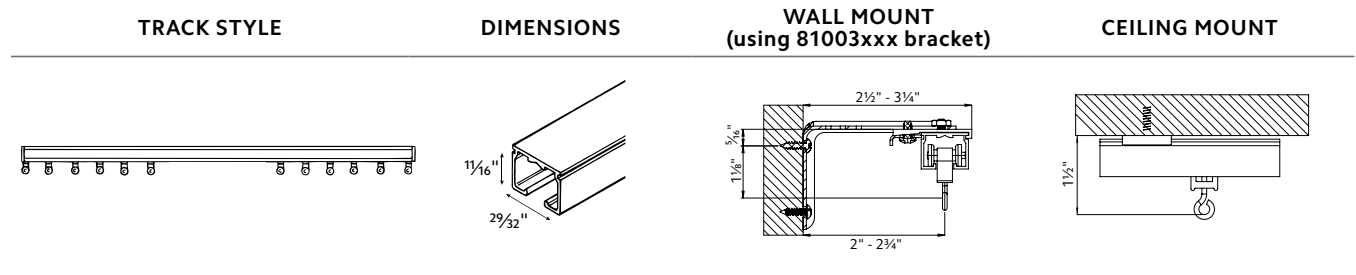

Architrac® Series 9600

Assembled Set

- Assembled sets includes all necessary components
- Heavy duty, cubicle track
- Ideal for cubicle curtains for commercial applications
- Splice available
- Carrier options available
- Wall, ceiling or suspension mount available
- Can be curved or bent

BEND OR CURVE
see styles on page 151

PRODUCT NO.	FINISH
9605025	WHITE
9605090	ANODIZED
9605064	BRONZE
9605059	BLACK

See assembled set ordering guidelines on page 99.

TRACK SIZE	1.5' to 2'	4'	6'	8'	10'	12'	14'	16'	20'	24'	28'	32'	36'	40'
PRICE PER UNIT	$25	$34	$49	$63	$81	$95	$110	$126	$155	$187	$216	$246	$278	$307

ONE-WAY DRAW MAXIMUM

Track Only

TRACK SIZE	1.5' to 2'	4'	6'	8'	10'	12'	14'	16'	20'
PRICE PER UNIT	$32	$36	$39	$45	$49	$52	$58	$61	$71

Tracks 20' available in white only.

ITEM	PRODUCT NO. & FINISH	DESCRIPTION	QTY PER BOX	FULL PACK PRICE	BROKEN PACK PRICE
	960012090 Anodized	Architrac® Aluminum Track 12' | PC	300 FT | BOX	$1.50	$2.08
	960016090 Anodized 960016059 Black 960016064 Bronze 960016025 White	Architrac® Aluminum Track 16' | PC	400 FT | BOX	$1.43	$1.99
	960020090 Anodized	Architrac® Aluminum Track 20' | PC	500 FT | BOX	$1.43	$1.99

* Bend Fee: $75 per bend.

* Curve Fee: $17 per foot fee. To calculate total cost of curve fee multiply $17 times the total track length in feet. The minimum curving fee per track is $105.

* Crating fee of $50 is also applied which is not included in the bending fee or the minimum curving fee. Crate Fee (Per Line Item, Identical Rods).

If Quantity requires multiple crates, $50 will be charged per crate.