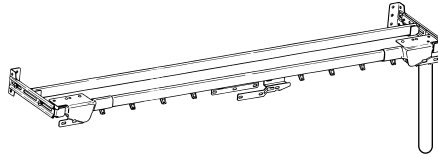

Assembled Cut-to-Measure

Series 9000

Traverse & Plain | Wall Mount

BEND OR CURVE
see styles on page 151

PRODUCT NO. | 9762025		FINISH | WHITE										
FOR BRACKET RETURN 2¾"-3¾"						FOR BRACKET RETURN 3¾"-4¾"						
FRONT CLEARANCE | 2½"-3½"			BACK CLEARANCE | 1"-2"			FRONT CLEARANCE | 3½"-4½"			BACK CLEARANCE | 1"-1¾"			
FRONT RETURN | 2¾"-3¾"			BACK RETURN | 1¼"-2¼"			FRONT RETURN | 3¾"-4¾"			BACK RETURN | 1¼"-2"			
FRONT PROJECTION | 3"-4"			BACK PROJECTION | 1½"-2½"			FRONT PROJECTION | 4"-5"			BACK PROJECTION | 1½"-2¼"			
TRACK SIZE	1' to 2'	4'	6'	8'	10'	12'	14'	16'	20'	24'	28'	32'
REGULAR DUTY	$63	$72	$78	$86	$87	$101	$114	$126	$149	$160	$173	$190