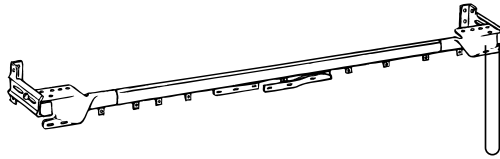

Assembled Cut-to-Measure

Series 9003

Single Rod | Cord Draw | Wall Mount

PRODUCT NO. | 9813025	FINISH | WHITE				CLEARANCE | 1¼"-2¾"			RETURN | 2"-3"			PROJECTION | 2¼"-3¼"		
TRACK SIZE	1' to 2'	4'	6'	8'	10'	12'	14'	16'	20'	24'	28'	32'	
REGULAR DUTY	$49	$55	$58	$64	$66	$75	$85	$94	$113	$119	$130	$142