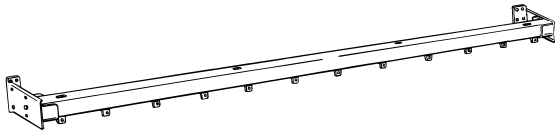

2 supports included

Assembled Cut-to-Measure

Series 9000

Single Rod | Hand Draw | Wall Mount

**BEND OR
CURVE**
see styles
on page
151

PRODUCT NO. 9707025	FINISH WHITE			CLEARANCE 1"-2"			RETURN 1¼"-2¼"			PROJECTION 1½"-2½"		
TRACK SIZE	1' to 2'	4'	6'	8'	10'	12'	14'	16'	20'	24'	28'	32'
REGULAR DUTY	\$34	\$38	\$43	\$45	\$48	\$52	\$66	\$72	\$89	\$98	\$104	\$114