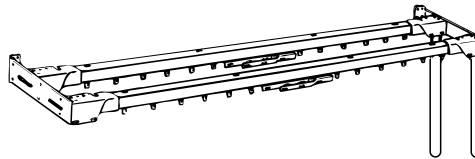

Series 9000

Double Traverse | Cord Draw | Wall Mount

BEND OR CURVE
see styles on page 151

PRODUCT NO. | 9764025	FINISH | WHITE											
FRONT CLEARANCE | 3½"-4½"	FRONT RETURN | 3¾"-4¾"						FRONT PROJECTION | 4"-5"					
BACK CLEARANCE | 1"-3"	BACK RETURN | 1¼"-3¼"						BACK PROJECTION | 1¾"-3¾"					
TRACK SIZE	1' to 2'	4'	6'	8'	10'	12'	14'	16'	20'	24'	28'	32'
REGULAR DUTY	$81	$89	$97	$109	$111	$126	$141	$156	$188	$198	$216	$237