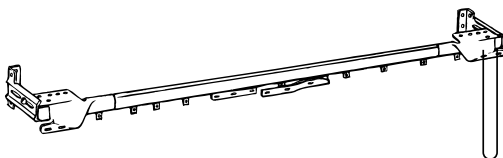

Series 9000

Single Rod | Cord Draw | Wall Mount

**BEND OR
CURVE**
see styles
on page
151

PRODUCT NO. | 9713025	FINISH | WHITE			CLEARANCE | 1"-2"			RETURN | 1¼"-2¼"			PROJECTION | 1½"-2½"		
TRACK SIZE	1' to 2'	4'	6'	8'	10'	12'	14'	16'	20'	24'	28'	32'
REGULAR DUTY	$47	$51	$56	$61	$63	$72	$82	$89	$107	$114	$125	$136