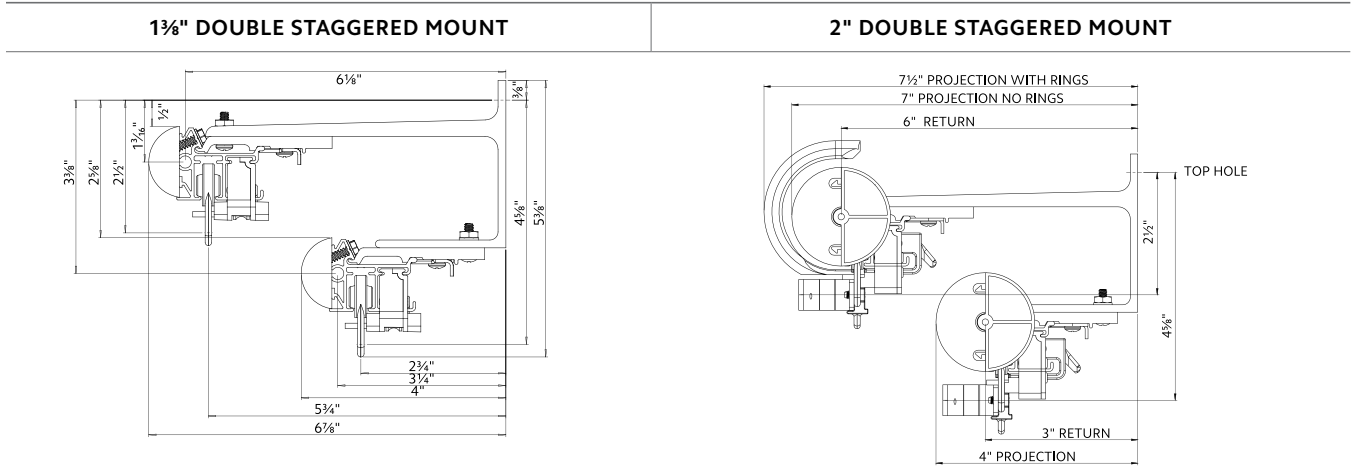

Mounting Options & Bracket Spacing

Using 71132xxx and 94130xxx