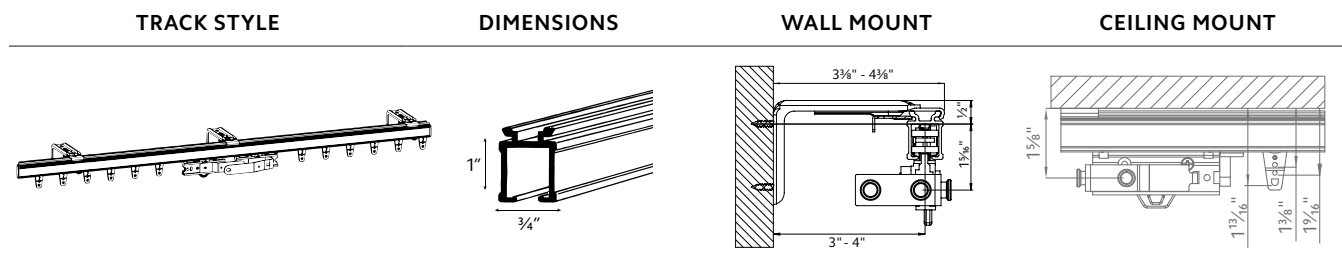

Architrac® Series 94003

Assembled Set

- Assembled sets includes all necessary components
- Most versatile baton draw track
- Heavy duty, wheeled (Ripplefold™) or ball bearing (pleated) carriers
- Can be curved or bent
- Wall or ceiling mount available
- Baton options available

BEND OR CURVE
see styles on page 151

PRODUCT NO.	FINISH
94373025	WHITE
94373090	ANODIZED
94373064	BRONZE
94373059	BLACK

See assembled set ordering guidelines on page 99.

TRACK SIZE	1.5' to 2'	4'	6'	8'	10'	12'	14'	16'	20'	24'	28'	32'	36'	40'
PRICE PER UNIT	$78	$83	$95	$106	$116	$128	$139	$149	$172	$192	$214	$238	$259	$281

ONE-WAY DRAW MAXIMUM

Track Only

TRACK SIZE	1.5' to 2'	4'	6'	8'	10'	12'	14'	16'	20'
PRICE PER UNIT	$33	$36	$42	$47	$51	$56	$60	$66	$74

Tracks 20' available in white only.

ITEM	PRODUCT NO. & FINISH	DESCRIPTION	QTY PER BOX	FULL PACK PRICE	BROKEN PACK PRICE
	9400312025 White	Architrac® Series 94003 Aluminum Track 12' | PC	216 FT | BOX	$1.59	$2.21
	9400316090 Anodized 9400316059 Black 9400316064 Bronze 9400316025 White	Architrac® Series 94003 Aluminum Track 16' | PC	288 FT | BOX	$1.59	$2.21
	9400320025 White	Architrac® Series 94003 Aluminum Track 20' | PC	360 FT | BOX	$1.63	$2.26

* Bend Fee: $75 per bend.

* Curve Fee: $17 per foot fee. To calculate total cost of curve fee multiply $17 times the total track length in feet. The minimum curving fee per track is $105.

* Crating fee of $50 is also applied which is not included in the bending fee or the minimum curving fee. Crate Fee (Per Line Item, Identical Rods).

If Quantity requires multiple crates, $50 will be charged per crate.