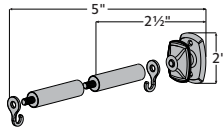

Post arm with 2½" or 5" clearance included