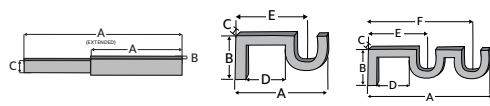

QTY PER BOX	FULL PACK PRICE	BROKEN PACK PRICE	QTY PER BOX	FULL PACK PRICE	BROKEN PACK PRICE
4 PC | BOX	$8.98	$12.47	4 PR | BOX	$13.46	$18.70

ITEM	PRODUCT NO.	FINISH
Standard Center Bypass Bracket DIMENSIONS: <i>see guide below</i> Depth (A): 5 3/4" (A) Extended: 6 3/4" Height (B): 2 5/8" Width (C): 1" (D): 3 1/2" (D) Extended: 4 1/2" Return (E): 5" (E) Extended: 6"	1832037	Antique Silver
	1832044	Black
	1832040	Brushed Bronze
	1832045	Caramel
	1832039	Gilded Bronze
	1832038	Satin Nickel

*Order Black for this finish:
Oil Rubbed Bronze*

*Order Satin Nickel for this finish:
Polished Nickel*

ITEM	PRODUCT NO.	FINISH
Standard Double Bracket DIMENSIONS: <i>see guide below</i> Depth (A): 7 7/8" (A) Extended: 9 5/8" Height (B): 2 5/8" Width (C): 1" (D): 3 1/2" (D) Extended: 5 1/4" Return (E): 4 1/4" (E) Extended: 6" (F): 7" (F) Extended: 8 3/4"	1832028	Antique Silver
	1832035	Black
	1832031	Brushed Bronze
	1832036	Caramel
	1832030	Gilded Bronze
	1832029	Satin Nickel

*Order Black for this finish:
Oil Rubbed Bronze*

*Order Satin Nickel for this finish:
Polished Nickel*

Use the measurement guide to the left to help determine the correct dimensions for your selected product.