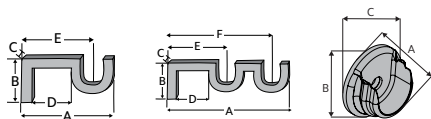

Wrought Iron | Brackets

QTY PER BOX			FULL PACK PRICE			BROKEN PACK PRICE		
5 PC | BOX			$16.51			$22.93		
ITEM	PRODUCT NO.	FINISH	ITEM	PRODUCT NO.	FINISH			
Bracket 7½" return 	56364011	Antique Pewter	Double Bracket 3½" inner return 6½" outer return 	56365011	Antique Pewter			
	56364770	Black		56365770	Black			
	56364801	Iron Gold		56365801	Iron Gold			
	56364802	Iron Oxide		56365802	Iron Oxide			
	56364777	Rust		56365777	Rust			
DIMENSIONS: see guide below Depth (A): 8¾" Height (B): 4¾" Width (C): ¾" (D): 7" Return (E): 7½"			DIMENSIONS: see guide below Depth (A): 7½" Height (B): 5⅝" Width (C): ⅝" (D): I: 3" O: 6" Inner Return (E): 3½" Outer Return (F): 6½"					

QTY PER BOX			FULL PACK PRICE			BROKEN PACK PRICE		
5 PC | BOX			$12.95			$17.98		
ITEM	PRODUCT NO.	FINISH	ITEM	PRODUCT NO.	FINISH			
Bracket 5⅜" return 	56363011	Antique Pewter	Inside Mount Socket Mounts a 1" rod between 2 facing walls 	56370011	Antique Pewter			
	56363770	Black		56370770	Black			
	56363801	Iron Gold		56370801	Iron Gold			
	56363802	Iron Oxide		56370802	Iron Oxide			
	56363777	Rust		56370777	Rust			
DIMENSIONS: see guide below Depth (A): 6¼" Height (B): 4¼" Width (C): ⅝" (D): 4⅞" Return (E): 5⅜"			DIMENSIONS: see guide below Depth (A): 1" Height (B): 2" Width (C): 2"					

Use the measurement guide to the left to help determine the correct dimensions for your selected product.