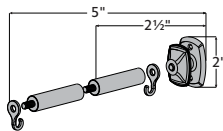

Post arm with 2½" or 5" clearance included